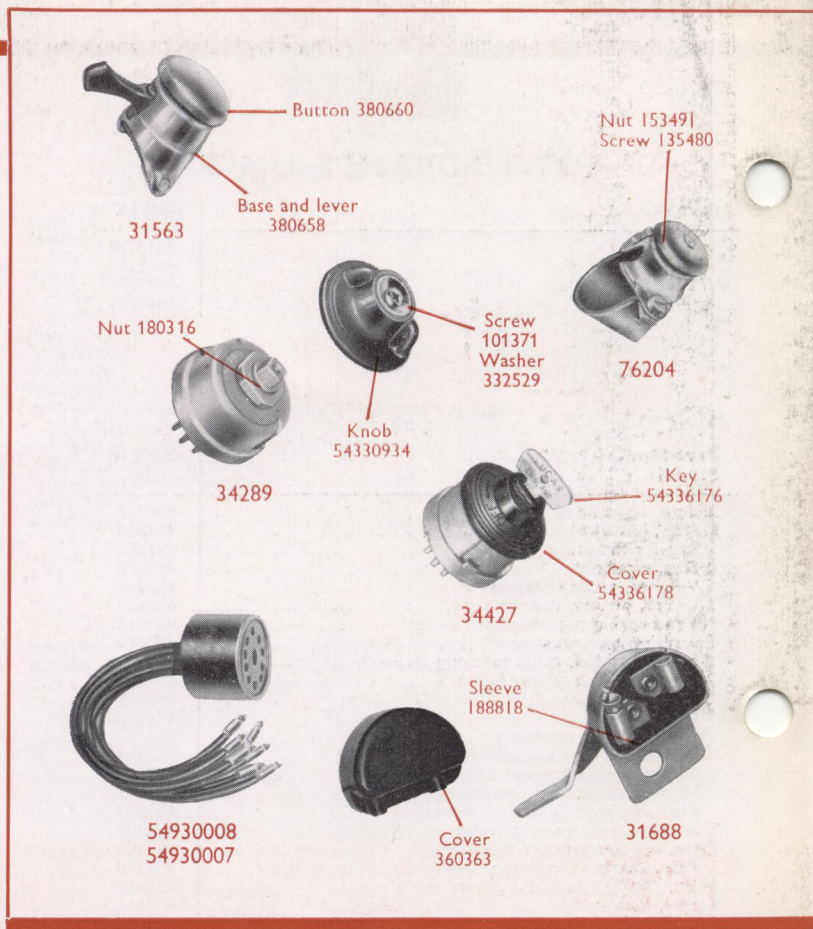

HORN PUSH AND DIPPER SWITCH

Part No.	31563D
Model	25SA
Button and cover assembly	380660
Base and lever assembly	380658
Screw, terminal	120610

CUT-OUT SWITCH

Part No.	76204D
Model	4A
Screw, terminal	119520
Clip, fixing	762229
Screw, fixing	135480
Nut, fixing	153491

LIGHTING SWITCH

Part No.	34289A
Model	88SA
Nut, fixing	180316
Knob	†54330934
Screw, knob fixing	101371
Washer, dished screw seating	332529
Socket with cables... ..	†54930007

IGNITION SWITCH

Part No.	34427A/B
Model	88SA
Nut, fixing	54336177
Key, ignition	54336176
Cover, nut fixing	†54336178
Socket with cables... ..	†54930008

STOP LAMP SWITCH

Part No.	31688A/B
Model	6SA
Cover, terminal, rubber	360363
Sleeve, terminal	188818

CABLE HARNESSES

Part No.	54932312	54935313	54935481	54937339	54937891	54938862	54939017
Eyelet ($\frac{3}{16}$")	850405	—	—	—	—	—	—
Eyelet ($\frac{1}{4}$")	—	850406	850406	850406	850406	850406	850406
Eyelet ($\frac{5}{16}$")	850402	—	—	—	850402	850402	—
Nipple	900269	900269	900269	900269	900269	900269	900269
Connector tube (2 way)	900288	900288	900288	900288	900288	900288	900288
Connector tube (4 way)	850641	—	850641	—	850641	850641	—
Connector tube (6 way)	850844	—	850844	850844	—	—	—
Connector tube (8 way)	—	—	—	—	850832	850832	—
Connector, Lucar, 17.5 amp.	54942078	54942078	54942078	54942078	54942078	54942078	54942078
Connector, Lucar, 17.5 amp. double	54942747	54942747	54942747	54942747	54942747	54942747	54942747
Sleeve, Lucar, 17.5 amp.	54190042	54190042	54190042	54190042	54190042	54190042	54190042
Sleeve, Lucar, 17.5 amp. double	54190119	54190119	54190119	54190119	54190119	54190119	54190119
Socket	—	—	809795	809795	—	—	—
Bulbholder (speedo)	—	54941458	—	—	—	—	54941458
Bulb	—	282	—	—	—	—	282
Terminal (battery pos.)	—	54940890	54940890	54940890	—	—	—
Grommet	—	—	—	—	—	862217	—

† Order separately