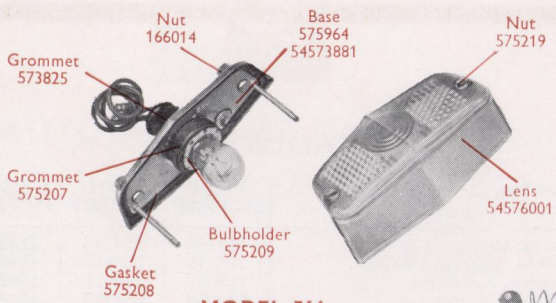

573828

**STOP TAIL, NUMBER PLATE
AND REFLEX LAMPS**

Part No.	...	...	...	...	...	53432D	53454D
Model	...	...	...	...	...	564	564
Lens and window	...	...	...	...	...	54576001	54576001
Nut, barrel, lens fixing	...	...	...	...	...	575219	575219
Gasket, lens seating	...	...	...	...	...	575208	575208
Base	...	...	...	...	...	54573881	575964
Grommet, bulbholder	...	...	...	...	...	575207	575207
Bulbholder, shell	...	...	...	...	...	575209	575209
Interior, bulbholder	...	...	...	...	...	573828	573828
Grommet, cable	...	...	...	...	...	573825	573825
Nut, lamp fixing	...	...	...	...	...	166014	166014
Washer, shakeproof	...	...	...	...	...	188327	188327
Washer, spacer, bolt fixing	...	...	...	...	...	131023	131023
Bulb	...	...	...	...	...	384	380

MODEL 564